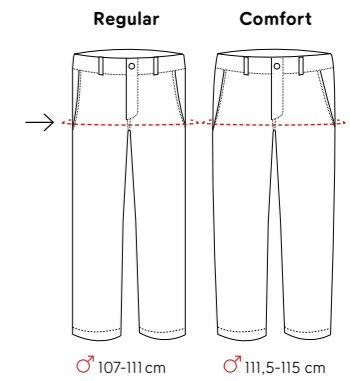

### CHEST Men Size M

## TROUSER FITS

### WAIST HEIGHT

### LOWER LEG WIDTH