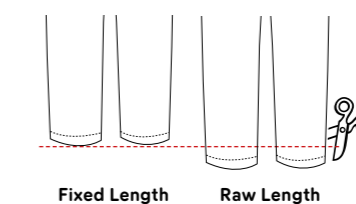

LEG ENDINGS

LEG LENGTHS

	Original	Shorter version (-5cm)
♀	Regular	Short art.no (xxxxxs)
♂	Long	Regular art.no (xxxxxR)