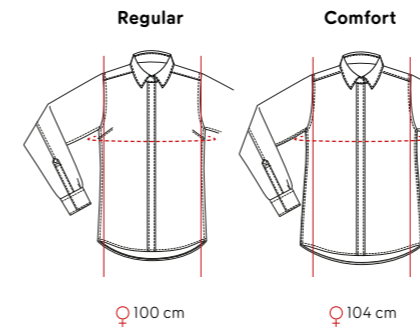

SHIRT FITS

CHEST Women Size S