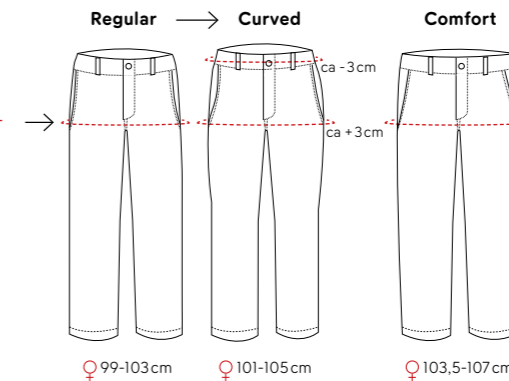

SEAT Women Size 38