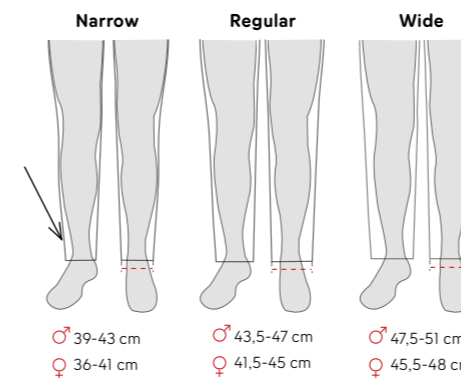

### CHEST Men Size M

### WAIST HEIGHT

### SEAT Women Size 38

### LOWER LEG WIDTH