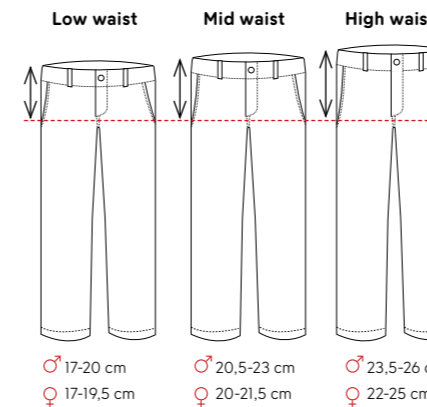

TROUSER FITS

WAIST HEIGHT